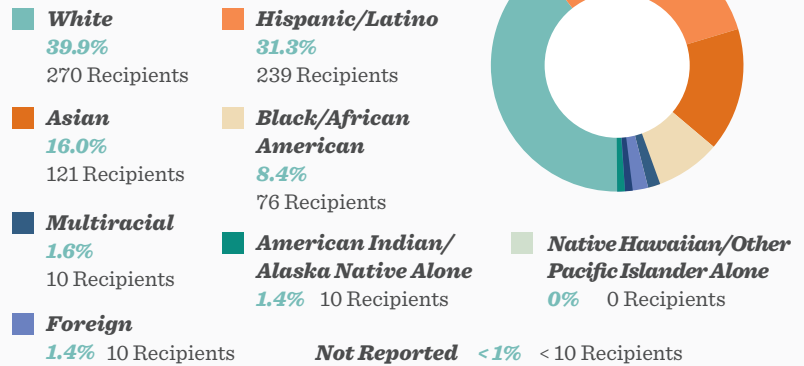

RECIPIENTS BY COLLEGE*

*Totals include students with more than one major.

Texas Exes Scholarship Stats

2021-22 ACADEMIC YEAR

FIRST GENERATION

ETHNICITY

GENDER

STATE/COUNTRY