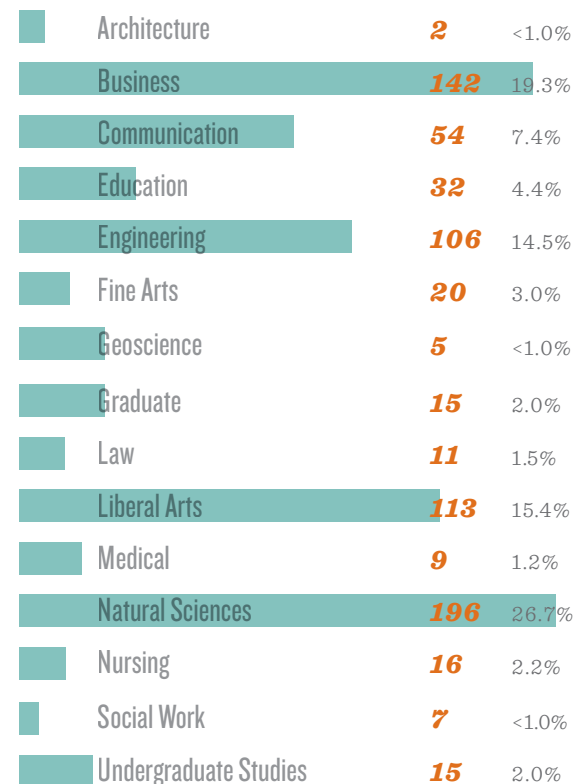

RECIPIENTS BY COLLEGE*

*Totals include students with more than one major.

Texas Exes Scholarship Stats

2021-22 ACADEMIC YEAR

FIRST GENERATION

ETHNICITY

GENDER

STATE/COUNTRY