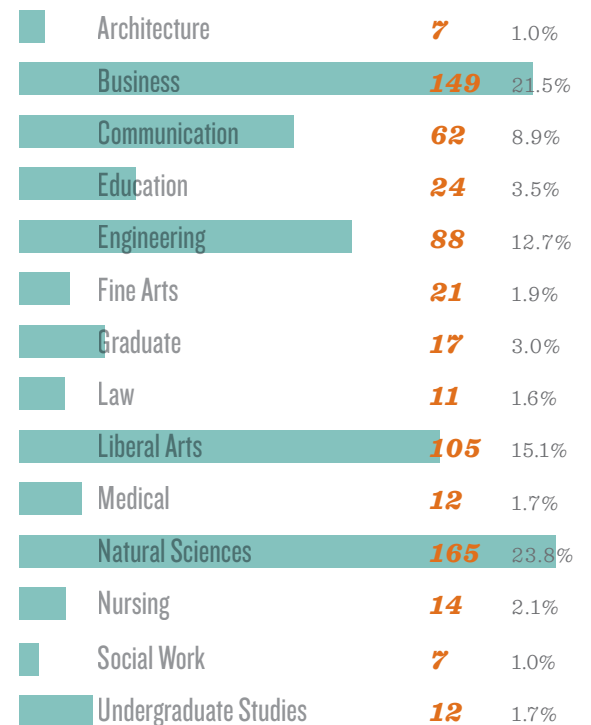

# Texas Exes Scholarship Stats 2020-21 ACADEMIC YEAR

## RECIPIENTS BY COLLEGE\*

\*Totals include students with more than one major.