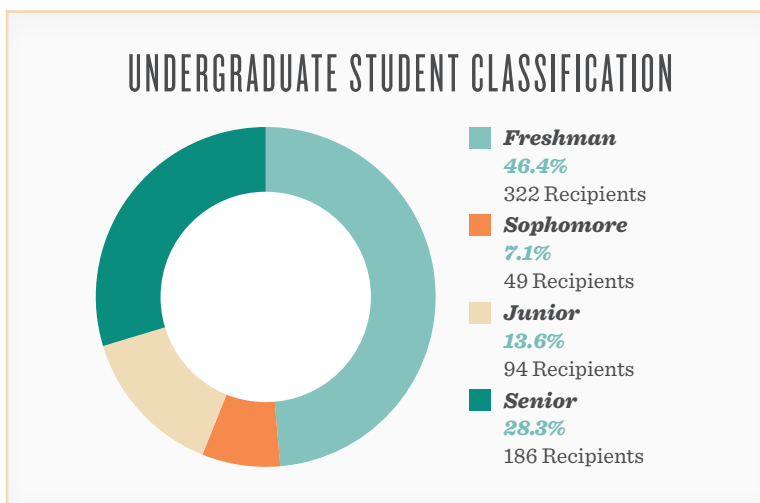

# Texas Exes Scholarship Stats 2020-21 ACADEMIC YEAR

## RECIPIENTS BY COLLEGE\*

\*Totals include students with more than one major.