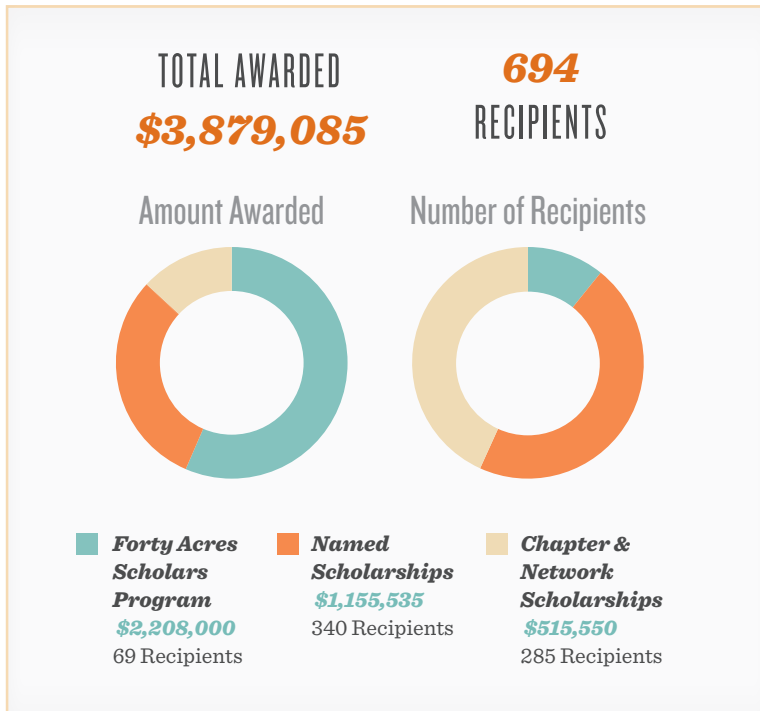

# Texas Exes Scholarship Stats 2020-21 ACADEMIC YEAR

## RECIPIENTS BY COLLEGE\*

\*Totals include students with more than one major.